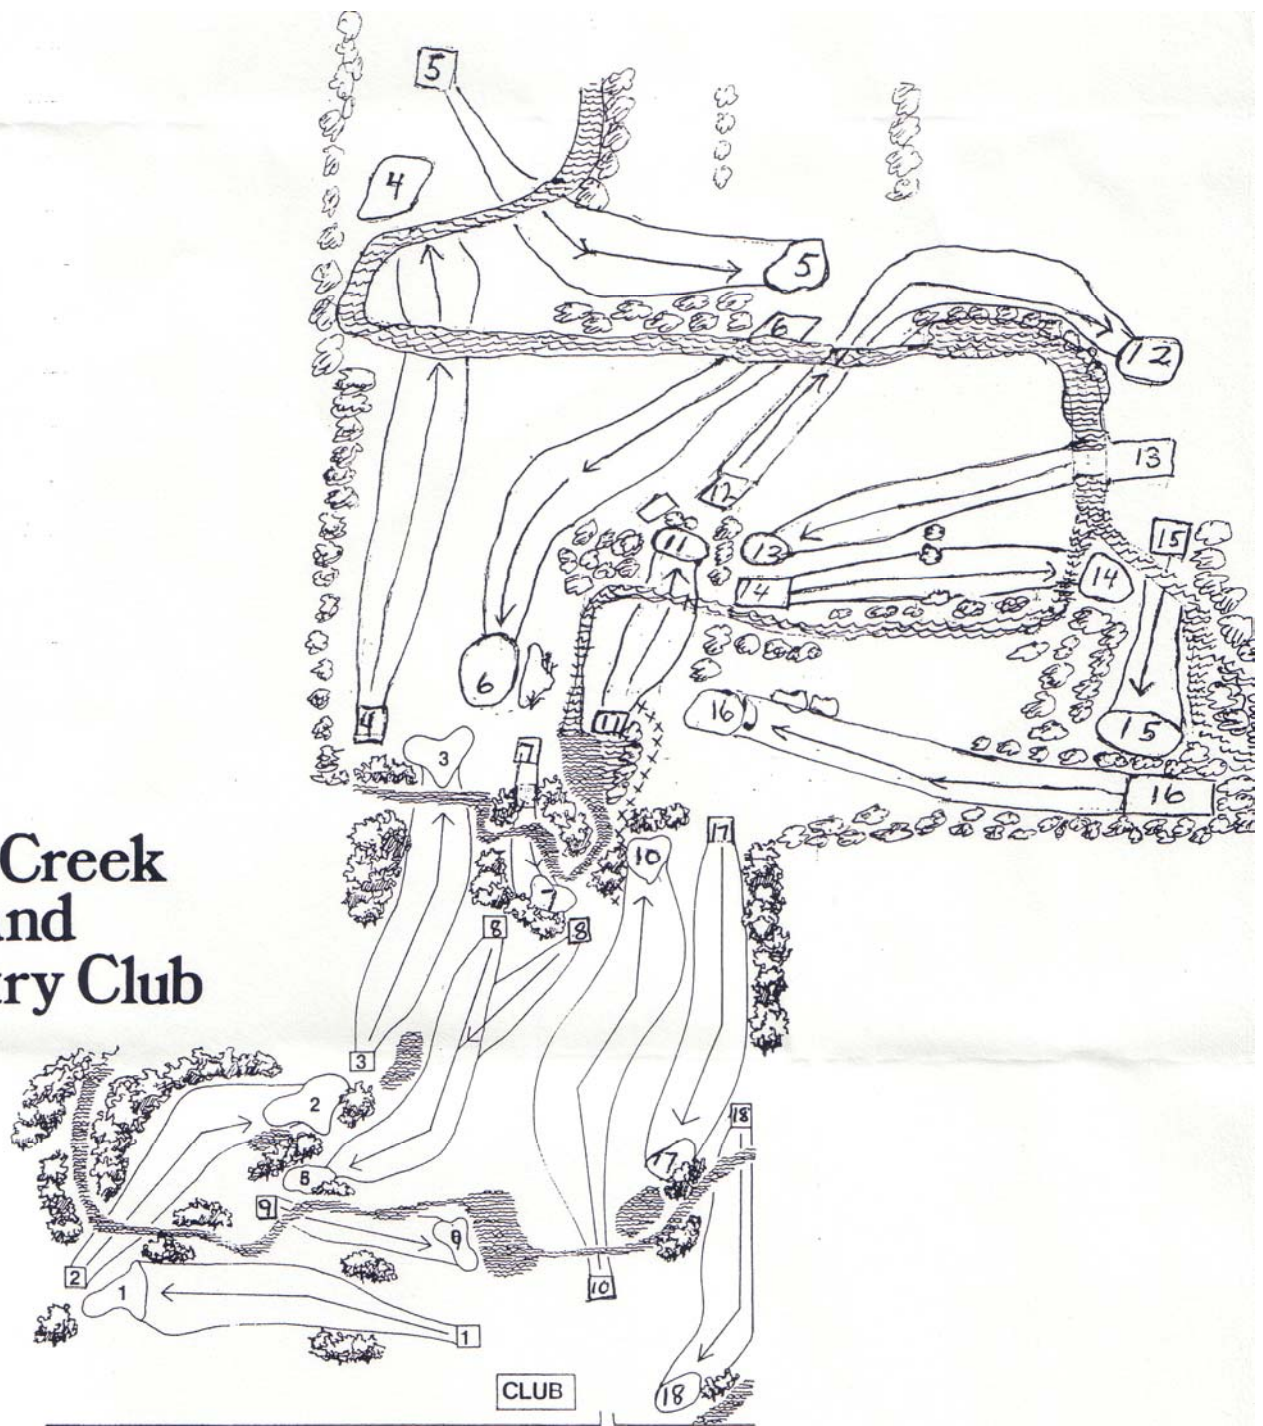

Coral Creek Golf and Country Club

FISHERVILLE
ONTARIO